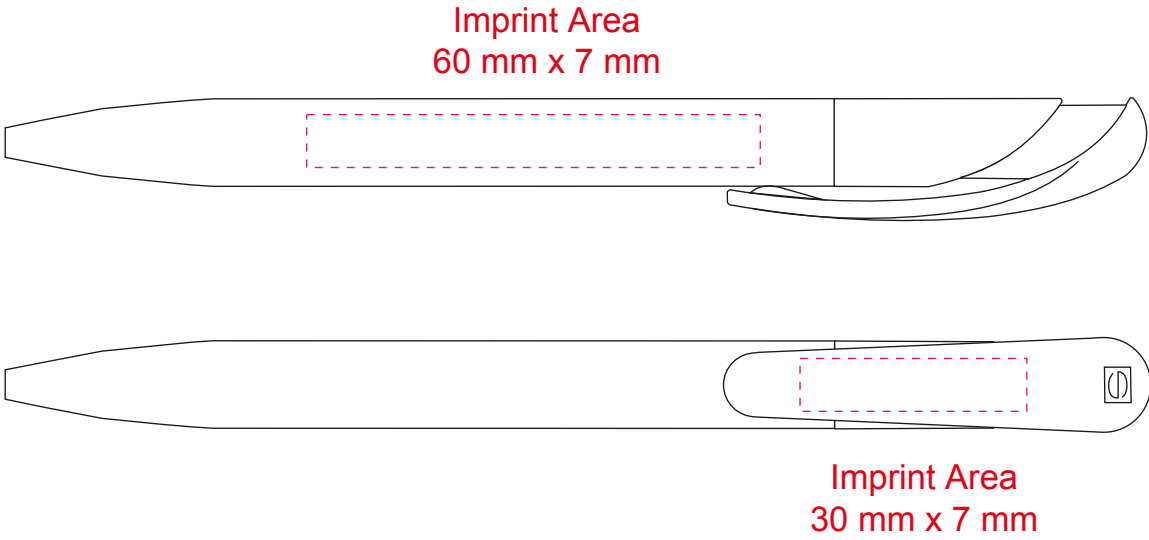

2796

Nature Plus

Pad Print - Enter PMS Color Here

Dotted line shows imprint area and will not print.

VIRTUAL PROOF ONLY. Actual product and imprint may vary in color.

Because of the different colors and textures of substrates that are printed, we DO NOT guarantee exact PMS and/or color matches.